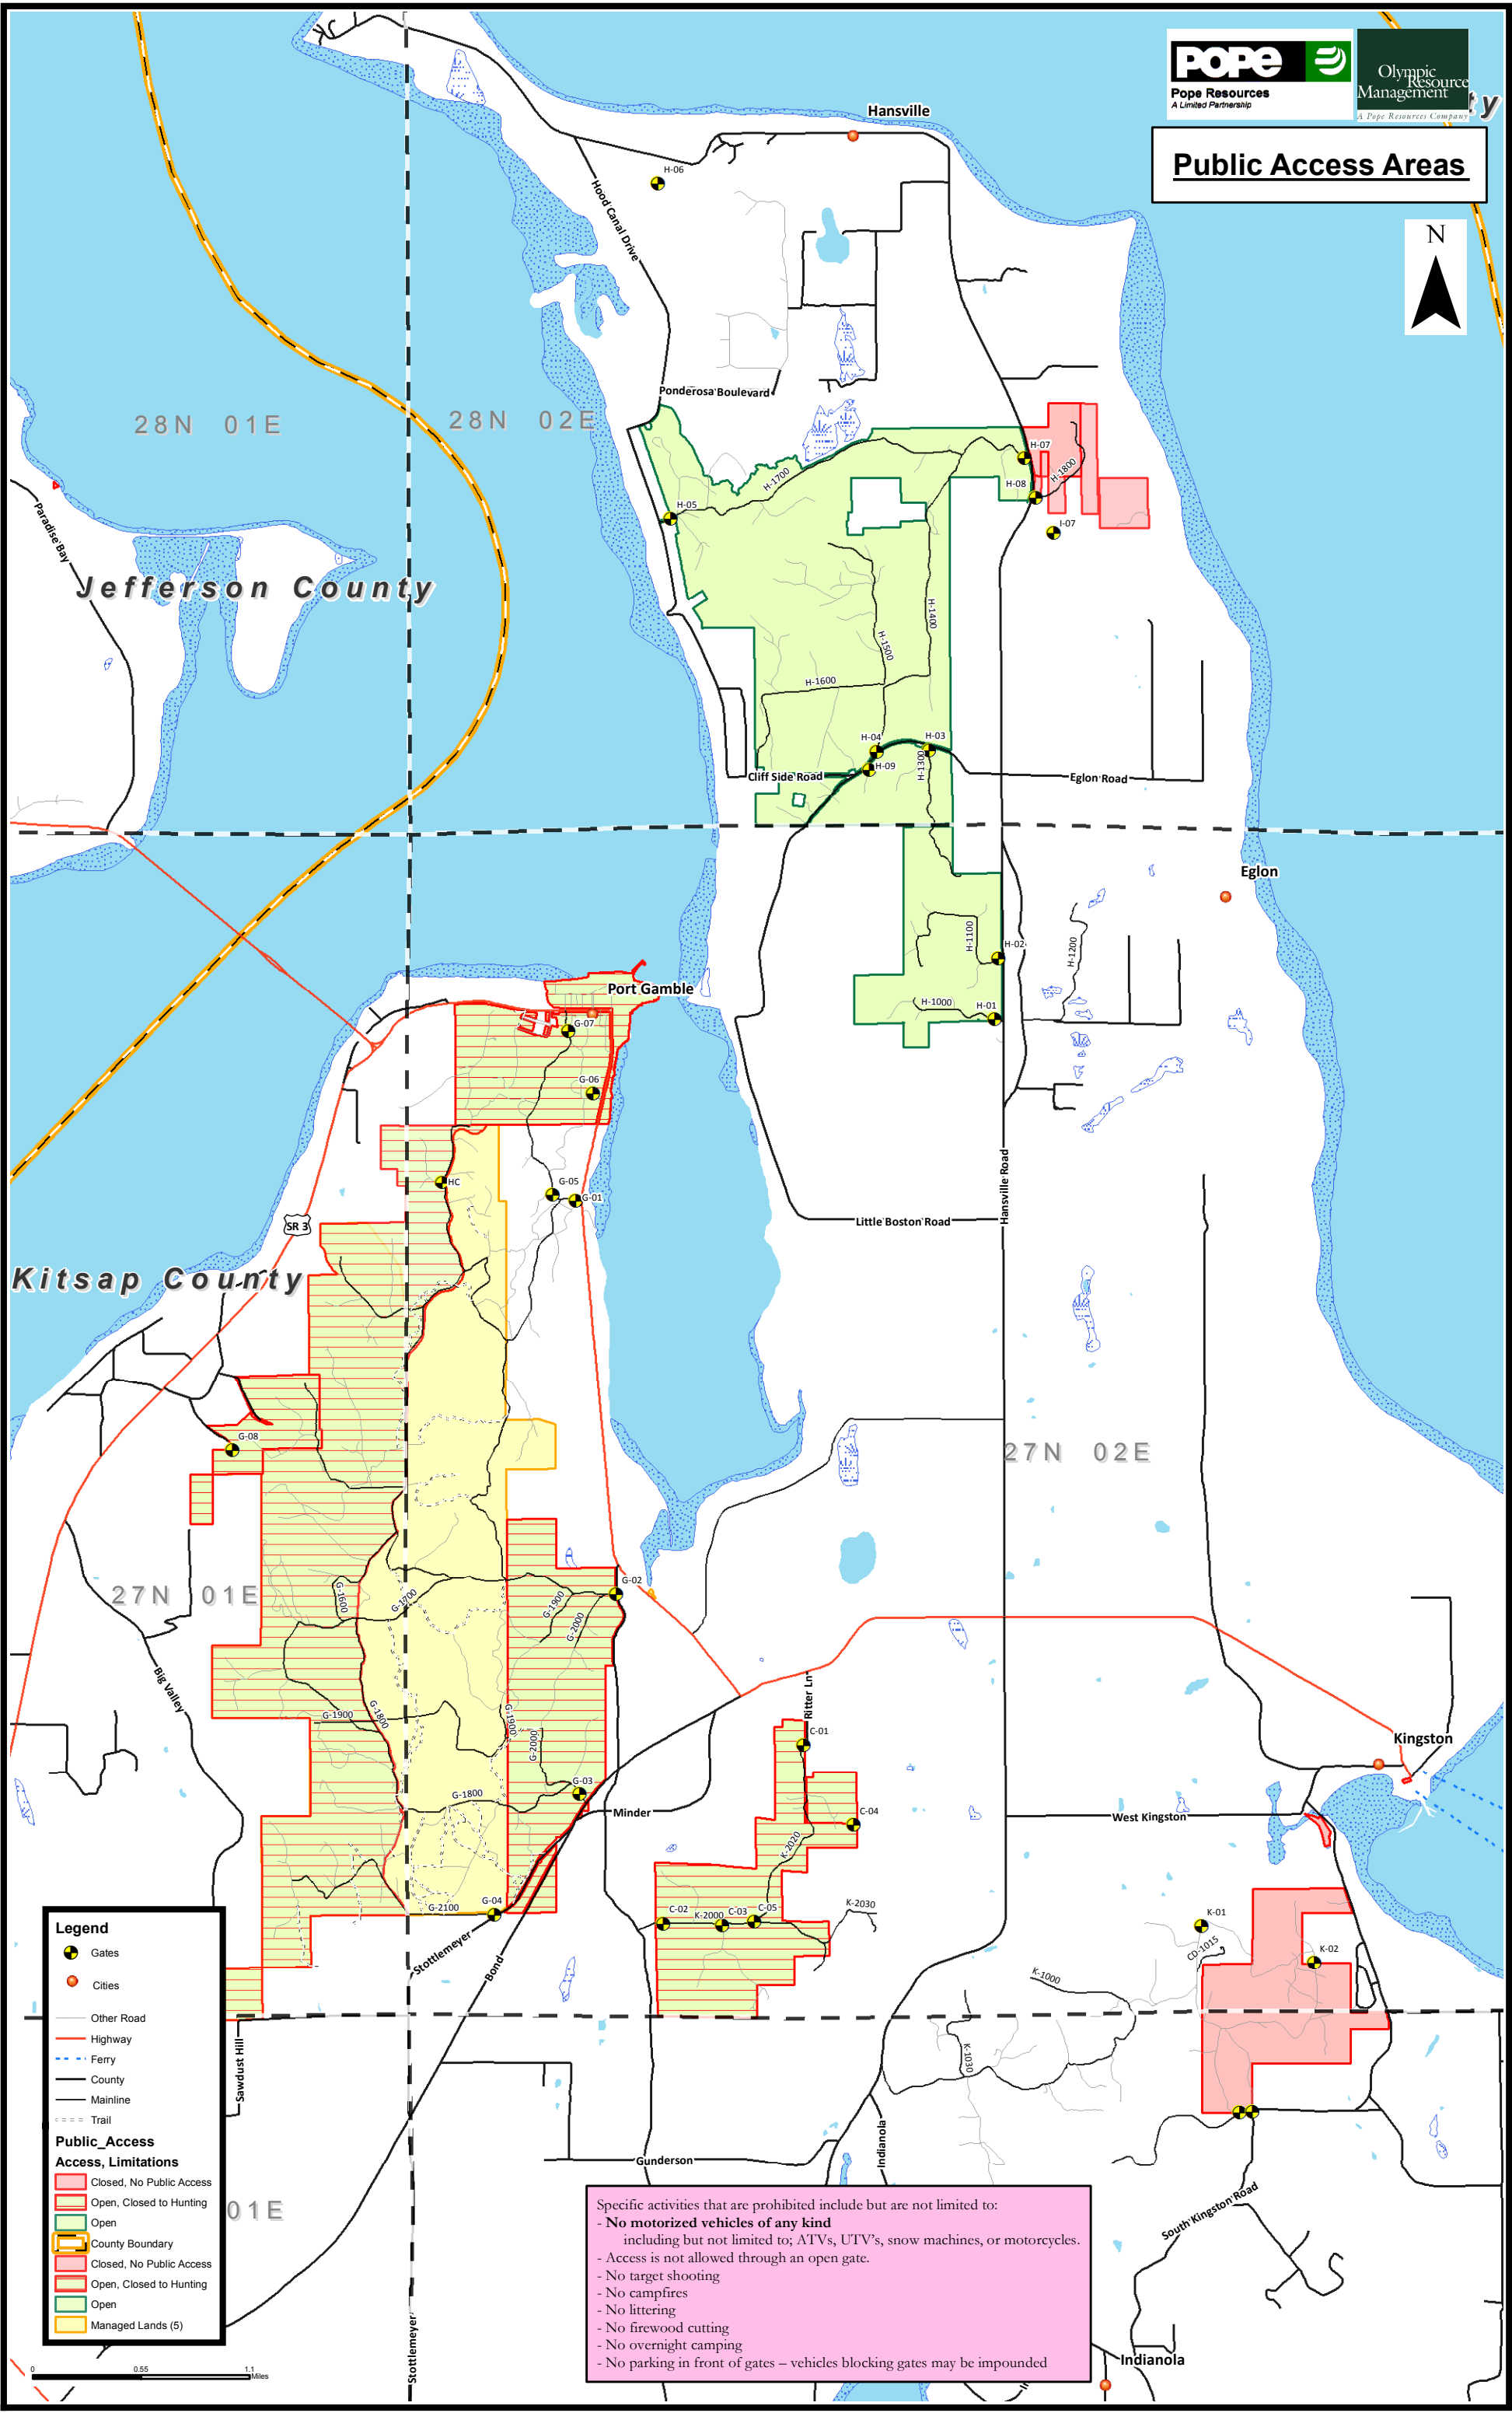

Public Access Areas

Legend

- Gates
- Cities
- Other Road
- Highway
- Ferry
- County
- Mainline
- Trail

Public Access

Access, Limitations

- Closed, No Public Access
- Open, Closed to Hunting
- Open
- County Boundary
- Closed, No Public Access
- Open, Closed to Hunting
- Open
- Managed Lands (5)

Specific activities that are prohibited include but are not limited to:

- No motorized vehicles of any kind including but not limited to; ATVs, UTV's, snow machines, or motorcycles.
- Access is not allowed through an open gate.
- No target shooting
- No campfires
- No littering
- No firewood cutting
- No overnight camping
- No parking in front of gates – vehicles blocking gates may be impounded