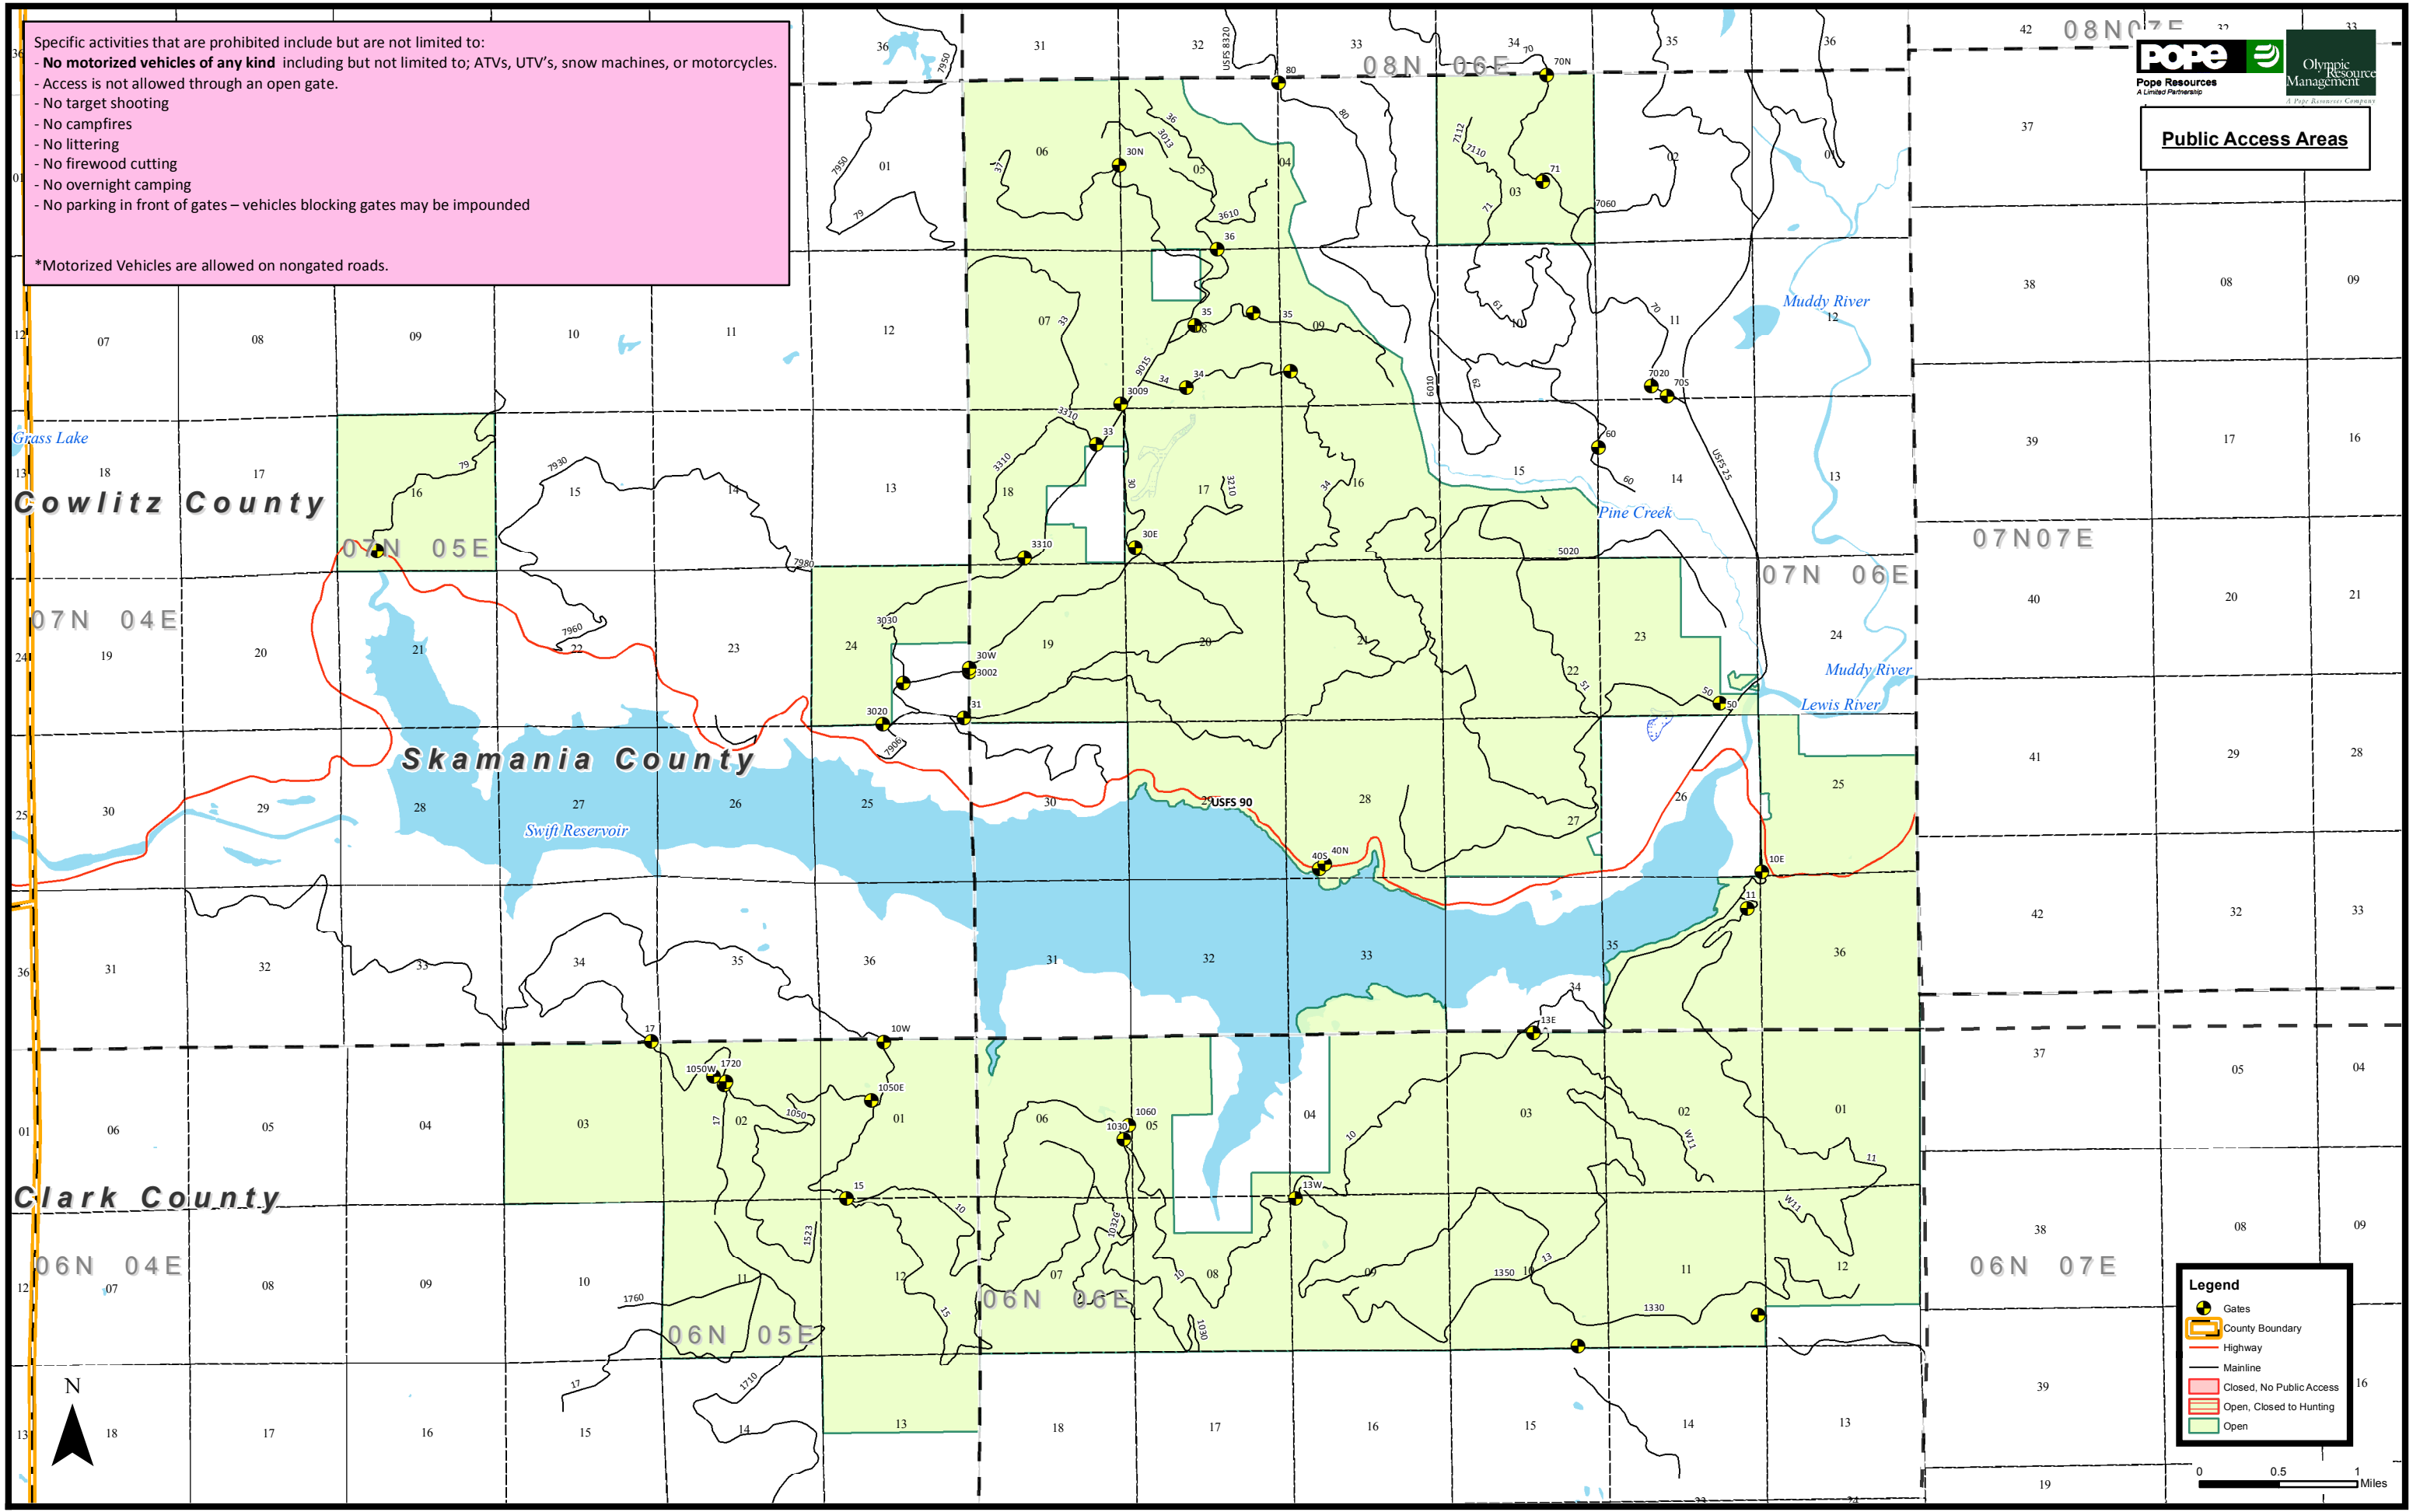

Specific activities that are prohibited include but are not limited to:

- No motorized vehicles of any kind including but not limited to; ATVs, UTV's, snow machines, or motorcycles.
- Access is not allowed through an open gate.
- No target shooting
- No campfires
- No littering
- No firewood cutting
- No overnight camping
- No parking in front of gates – vehicles blocking gates may be impounded

*Motorized Vehicles are allowed on nongated roads.

Public Access Areas

Legend

- Gates
- County Boundary
- Highway
- Mainline
- Closed, No Public Access
- Open, Closed to Hunting
- Open