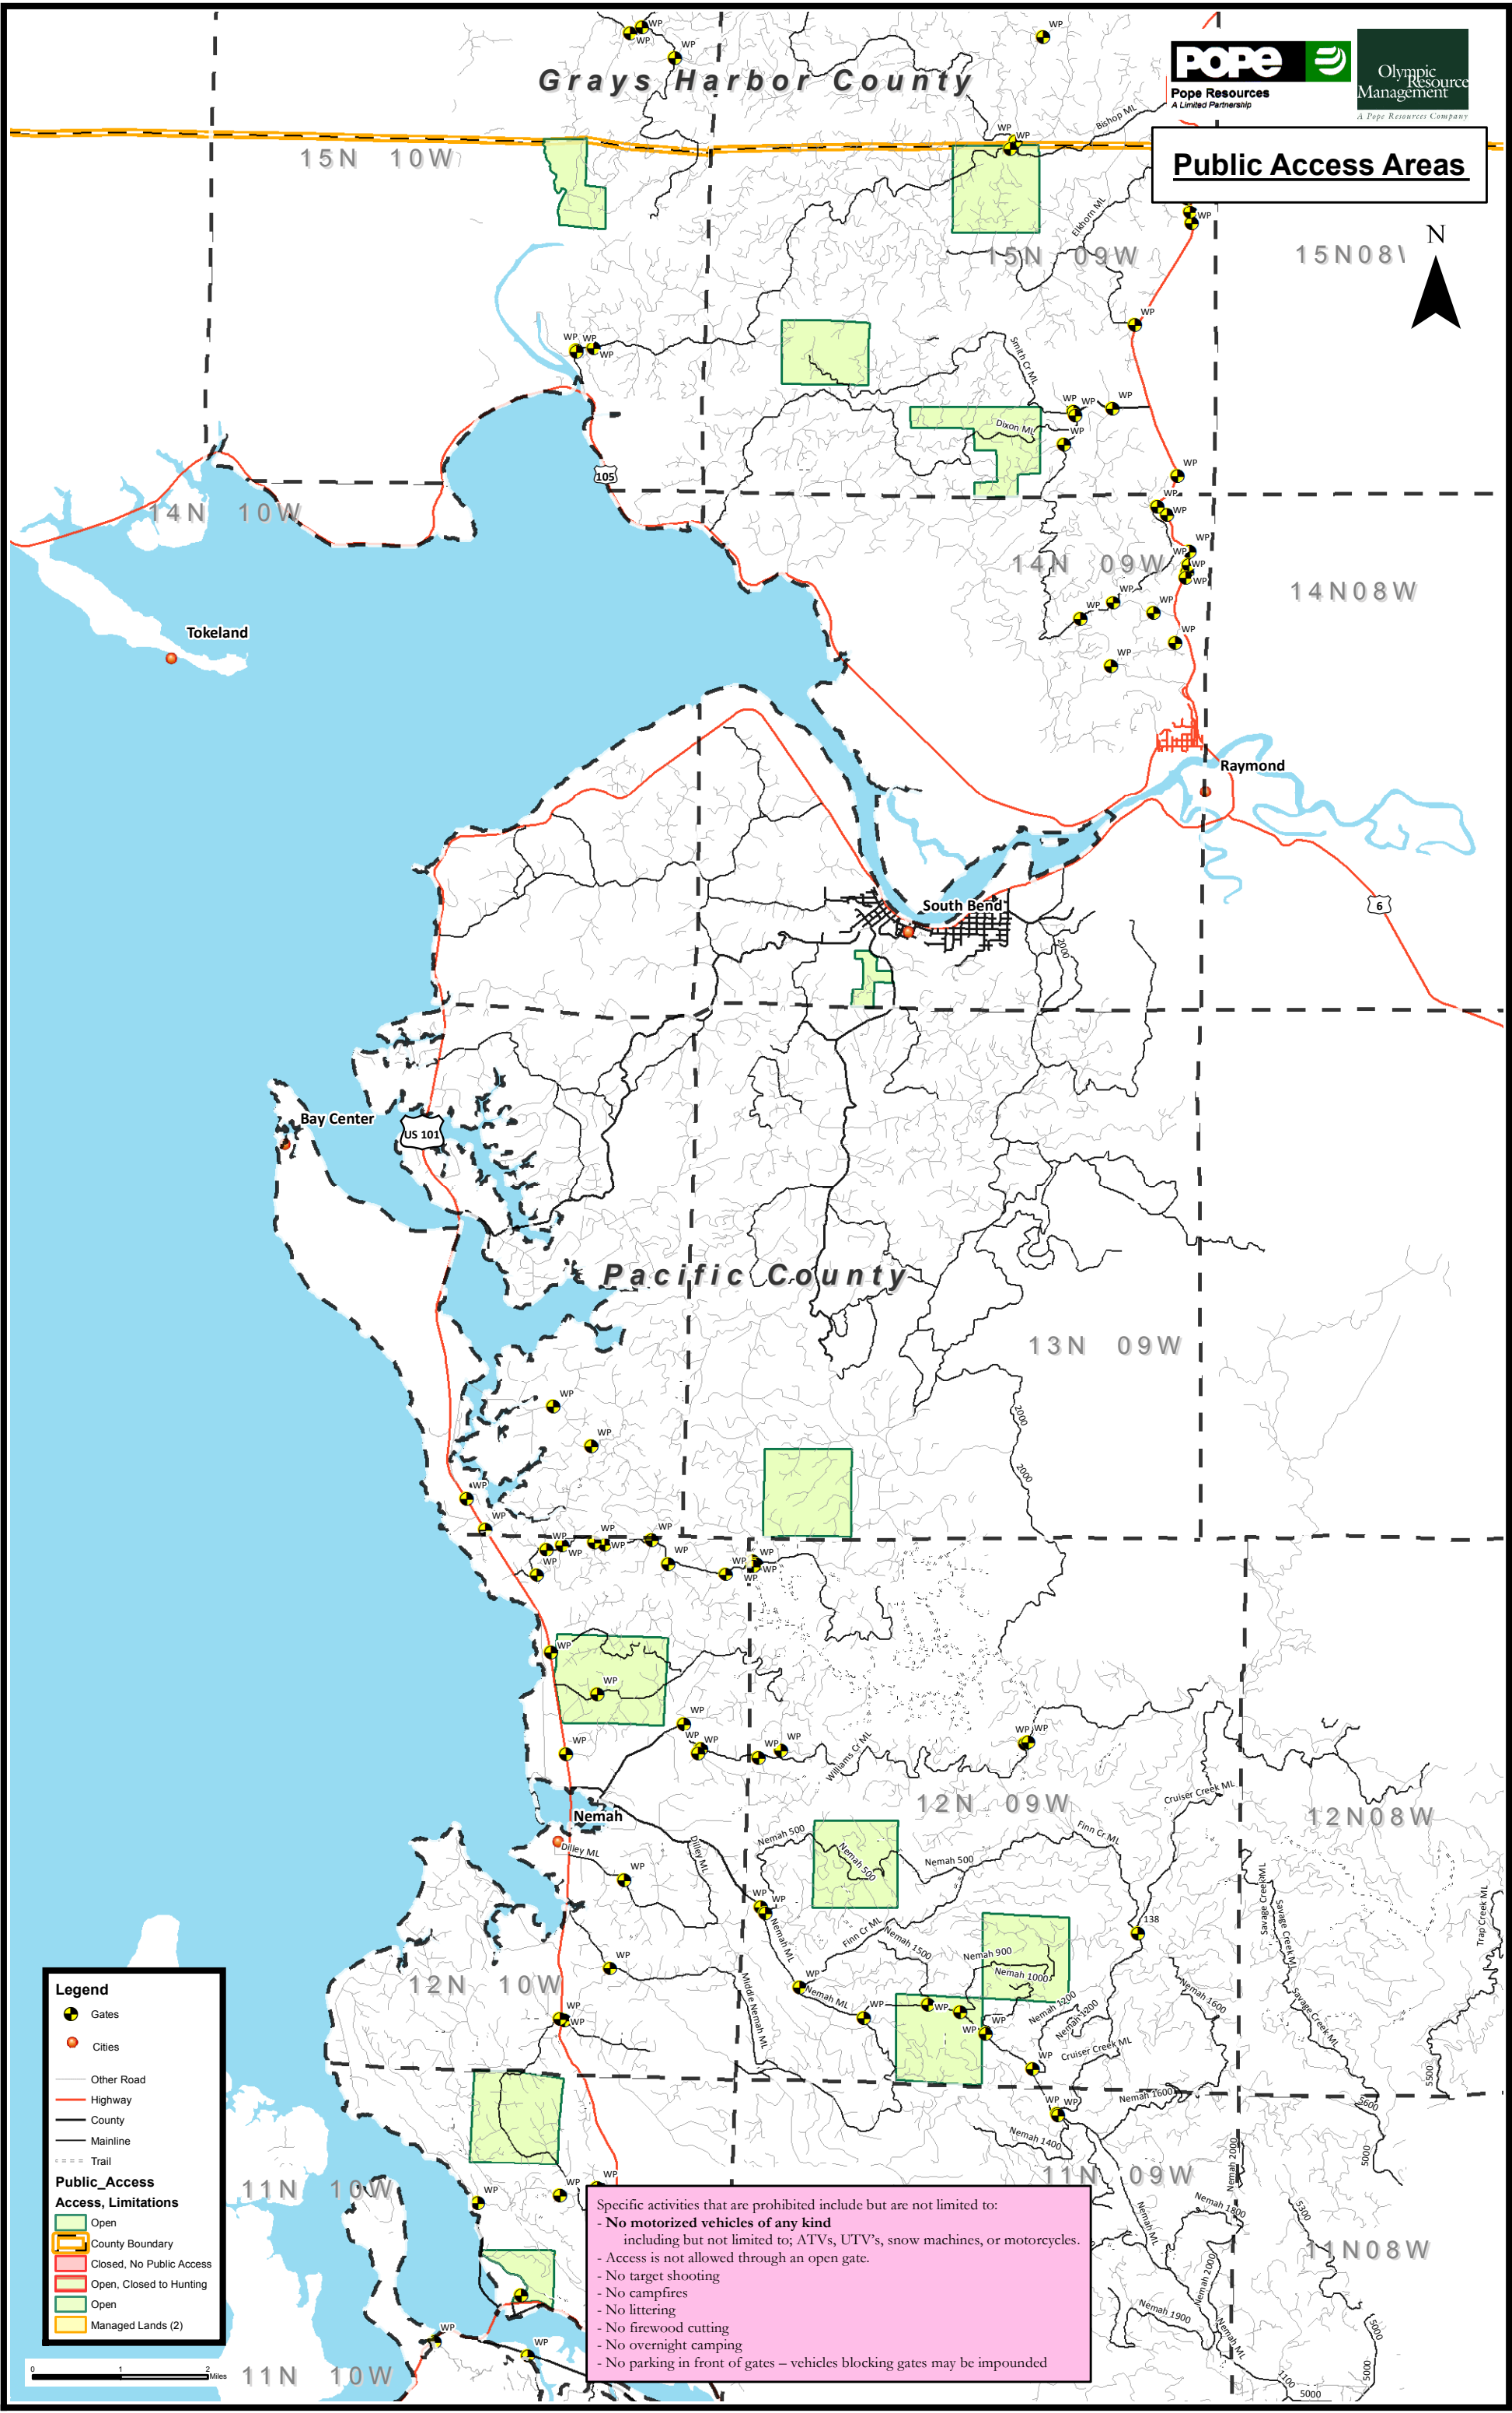

# Grays Harbor County

## Public Access Areas

**Legend**

- Gates
- Cities
- Other Road
- Highway
- County
- Mainline
- Trail

**Public Access**

**Access, Limitations**

- Open
- County Boundary
- Closed, No Public Access
- Open, Closed to Hunting
- Open
- Managed Lands (2)

Specific activities that are prohibited include but are not limited to:

- No motorized vehicles of any kind including but not limited to; ATVs, UTV's, snow machines, or motorcycles.
- Access is not allowed through an open gate.
- No target shooting
- No campfires
- No littering
- No firewood cutting
- No overnight camping
- No parking in front of gates – vehicles blocking gates may be impounded