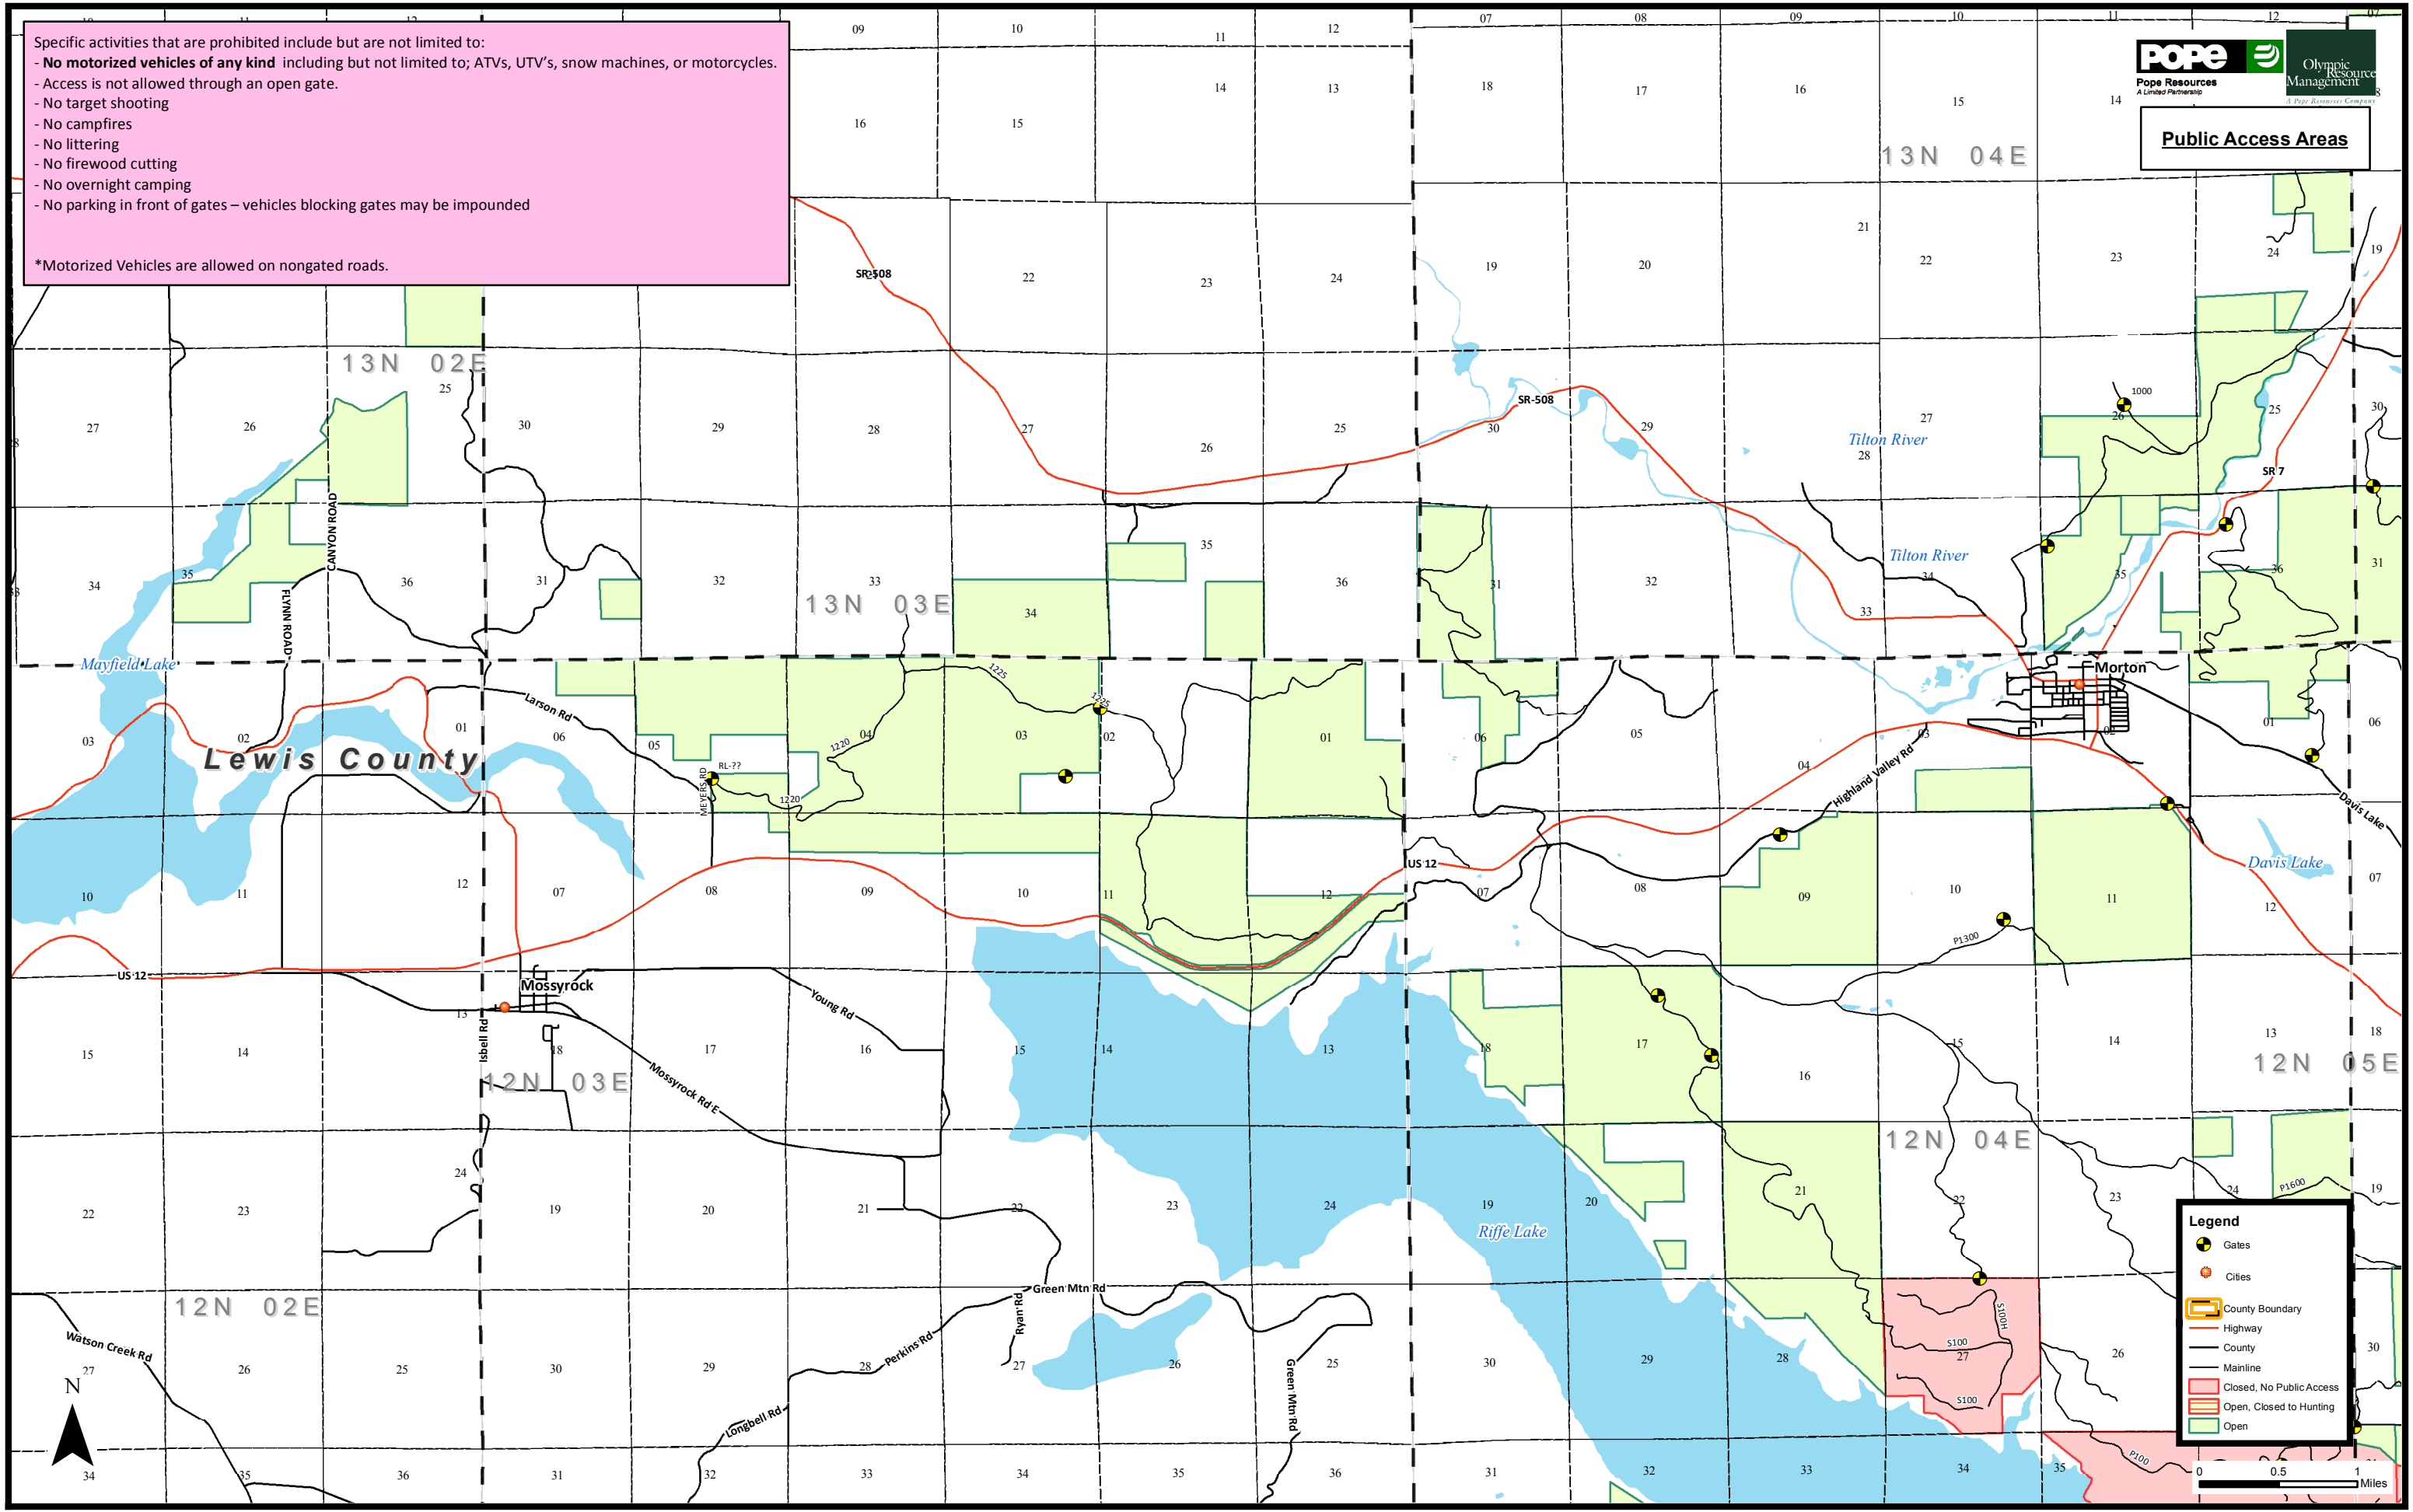

Specific activities that are prohibited include but are not limited to:

- **No motorized vehicles of any kind** including but not limited to; ATVs, UTV's, snow machines, or motorcycles.
- Access is not allowed through an open gate.
- No target shooting
- No campfires
- No littering
- No firewood cutting
- No overnight camping
- No parking in front of gates – vehicles blocking gates may be impounded

*Motorized Vehicles are allowed on nongated roads.

Public Access Areas

Legend

- Gates
- Cities
- County Boundary
- Highway
- County
- Mainline
- Closed, No Public Access
- Open, Closed to Hunting
- Open